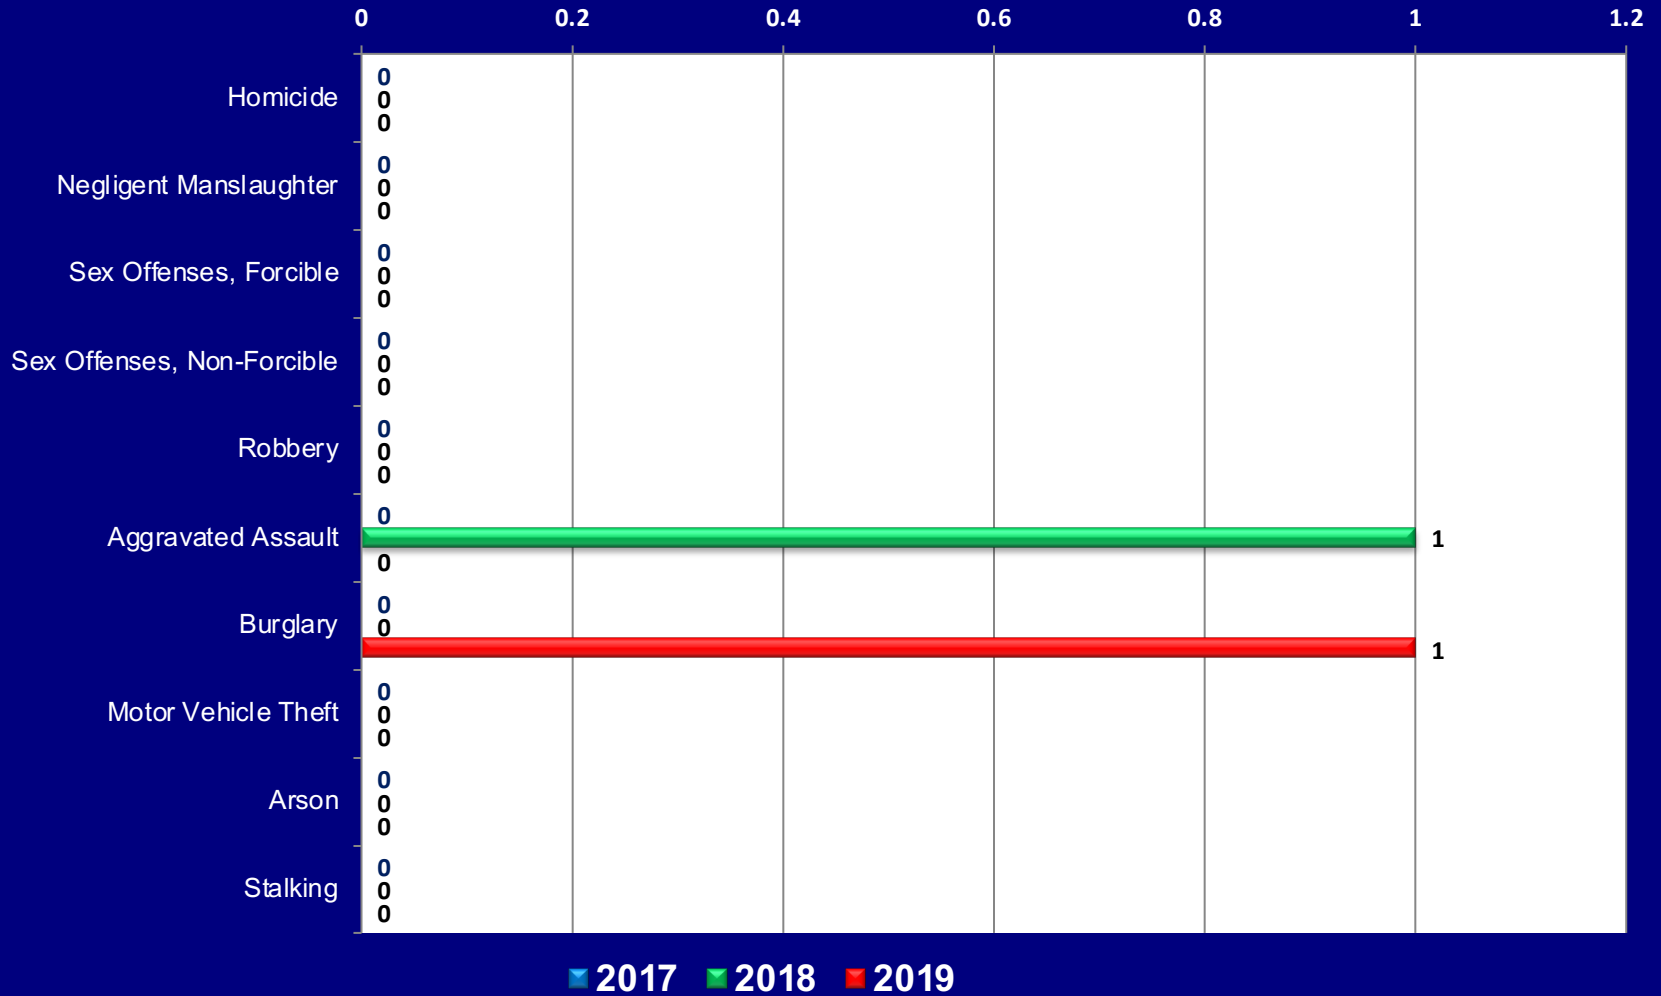

MLEC & TC - ROBERT MORGAN EDUCATIONAL CENTER AND TECHNICAL COLLEGE INSTRUCTIONAL SERVICE CENTER ON CAMPUS CRIME STATISTICS

Jeanne Clery Act (20USC & 1092 (F))

NOTE: *Robert Morgan Education Center does not have any "Non Campus" sites or campuses on "Public Property."*
 Crime Statistics provided by the Miami-Dade Schools Police Department.
 Edwin Lopez, Chief of Police