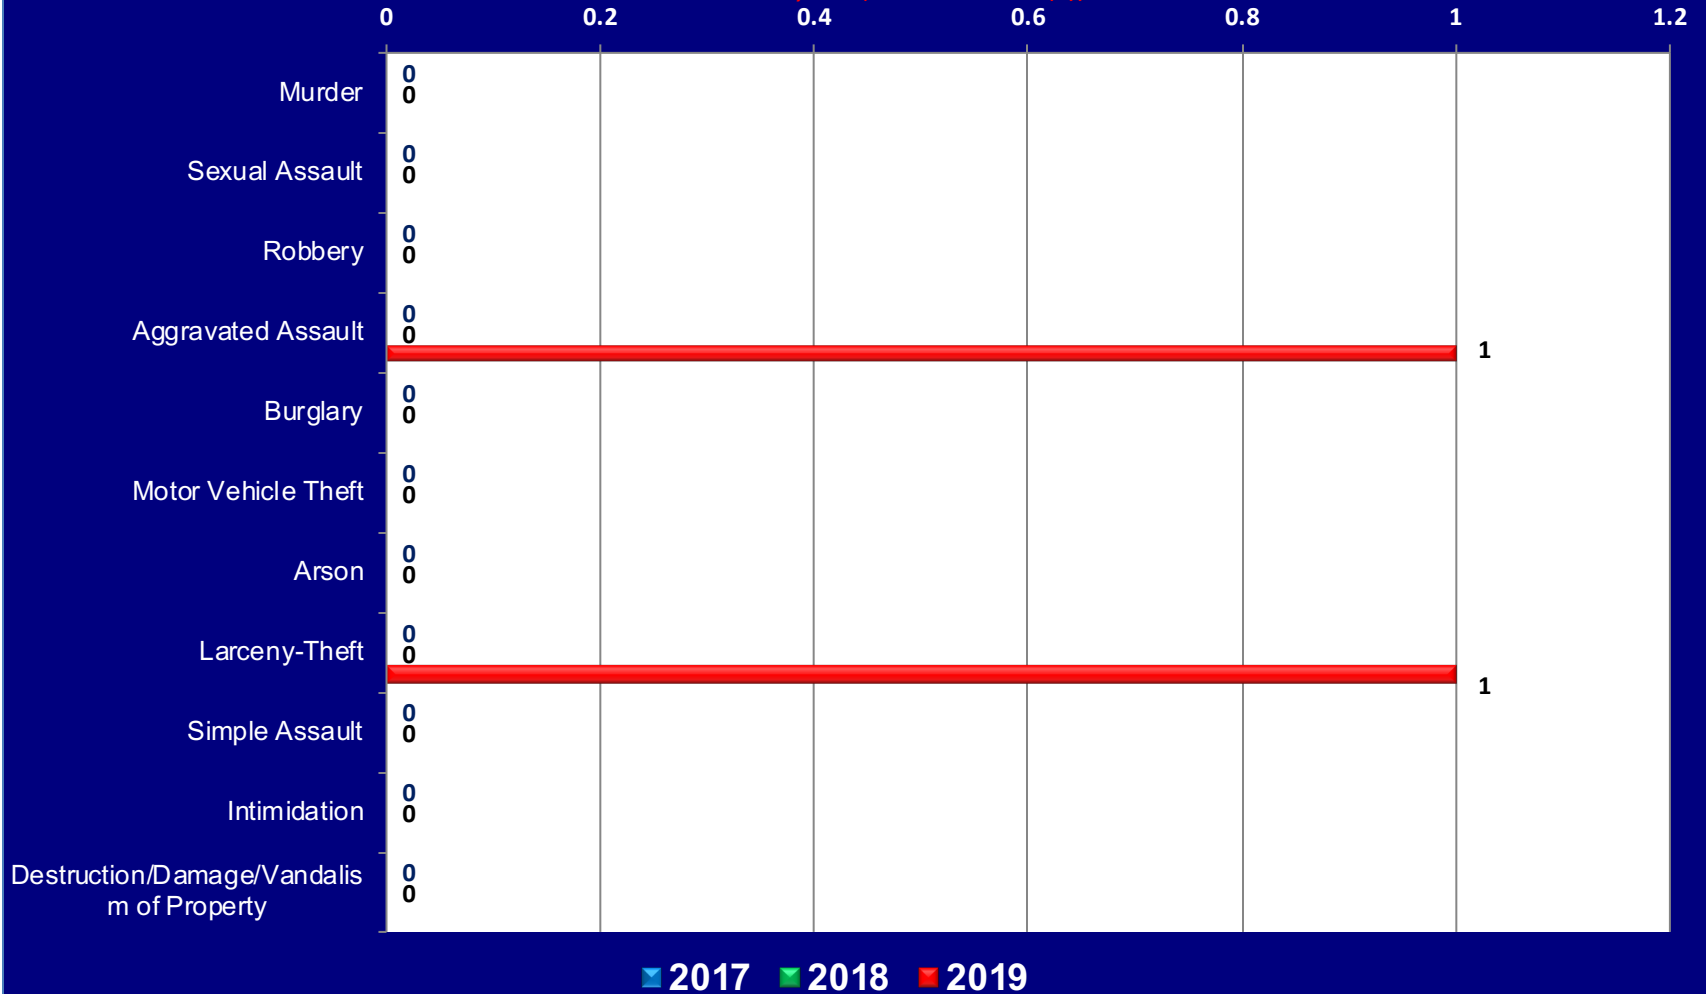

MLEC & TC - ROBERT MORGAN EDUCATIONAL CENTER AND TECHNICAL COLLEGE INSTRUCTIONAL SERVICE CENTER ON CAMPUS CRIME STATISTICS

Jeanne Clery Act (20USC & 1092 (F))

NOTE: *Robert Morgan Education Center does not have any "Non Campus" sites or campuses on "Public Property."*
Hate Crime Statistics provided by the Miami-Dade Schools Police Department.
Edwin Lopez, Chief of Police