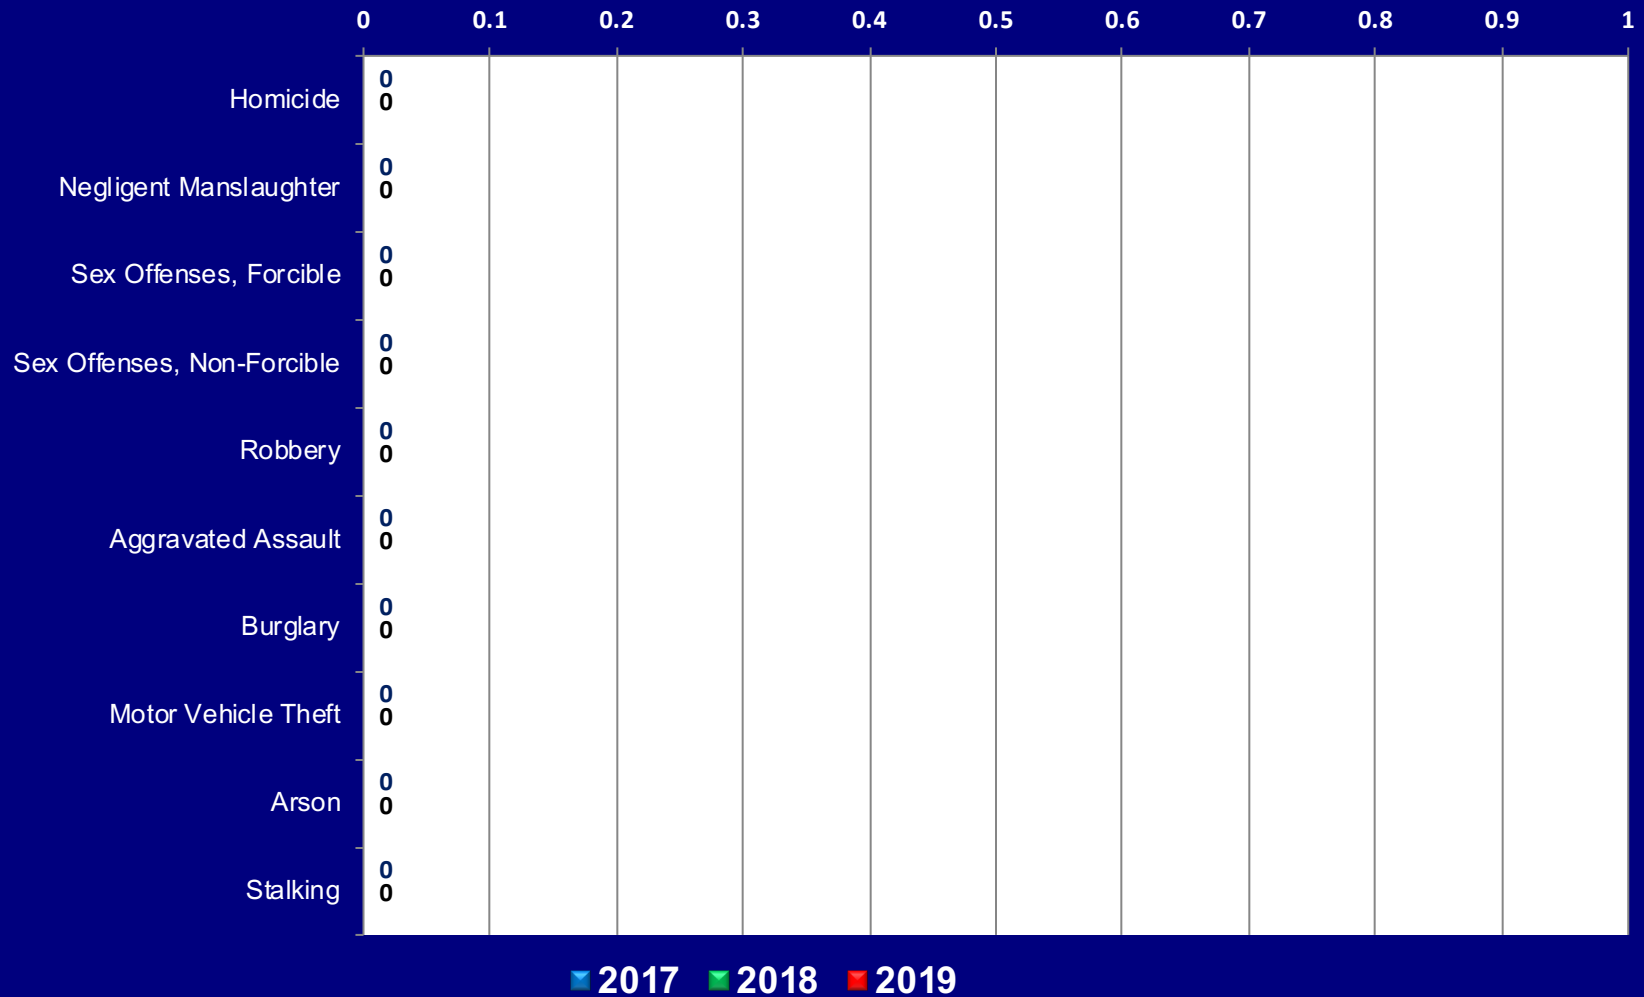

MLEC & TC - PARKWAY EDUCATIONAL COMPLEX ON CAMPUS CRIME STATISTICS

Jeanne Clery Act (20USC & 1092 (F))

NOTE: *Miami Lakes Education Center does not have any "Non Campus" sites or campuses on "Public Property."*
 Crime Statistics provided by the Miami-Dade Schools Police Department.
 Edwin Lopez, Chief of Police