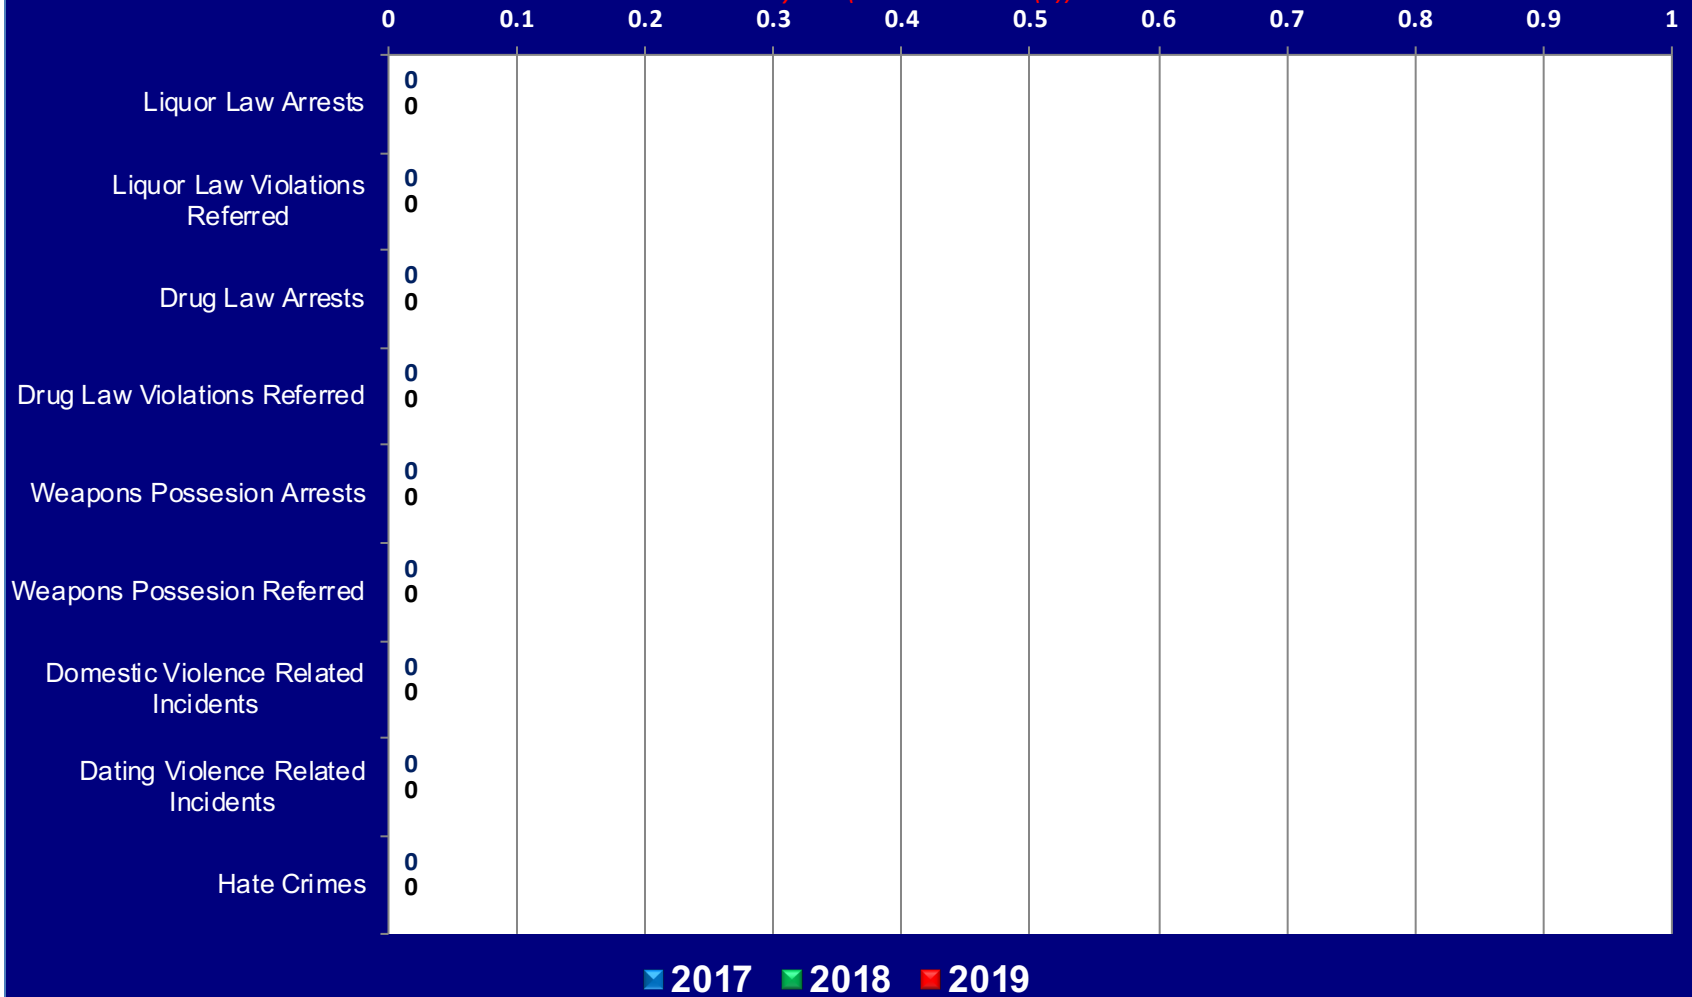

MLEC & TC PARKWAY EDUCATIONAL CENTER ON CAMPUS ARREST STATISTICS

Jeanne Clery Act (20USC & 1092 (F))

NOTE: *Miami Lakes Education Center does not have any "Non Campus" sites or campuses on "Public Property."*
Crime Statistics provided by the Miami-Dade Schools Police Department.
Edwin Lopez, Chief of Police