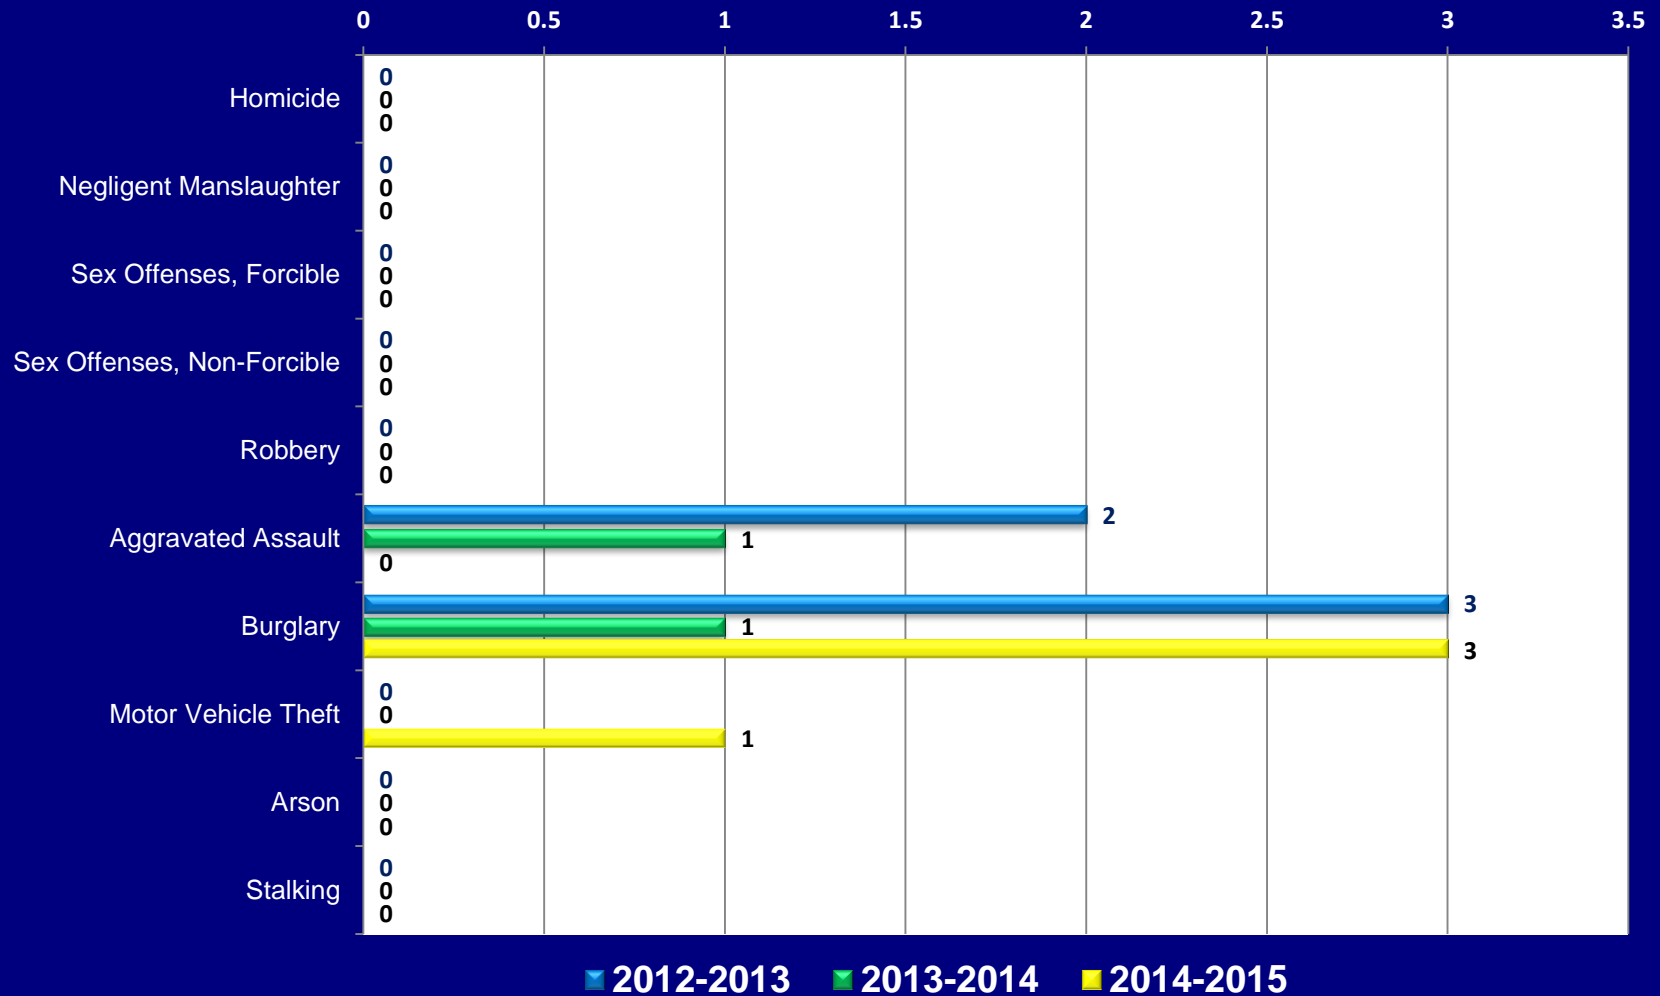

# MIAMI LAKES EDUCATIONAL CENTER ON CAMPUS CRIME STATISTICS

*Jeanne Clery Act (20USC & 1092 (F))*

NOTE: *Miami Lakes Education Center does not have any "Non Campus" sites or campuses on "Public Property."*  
 Crime Statistics provided by the Miami-Dade Schools Police Department.  
 Ian A. Moffett Chief of Police