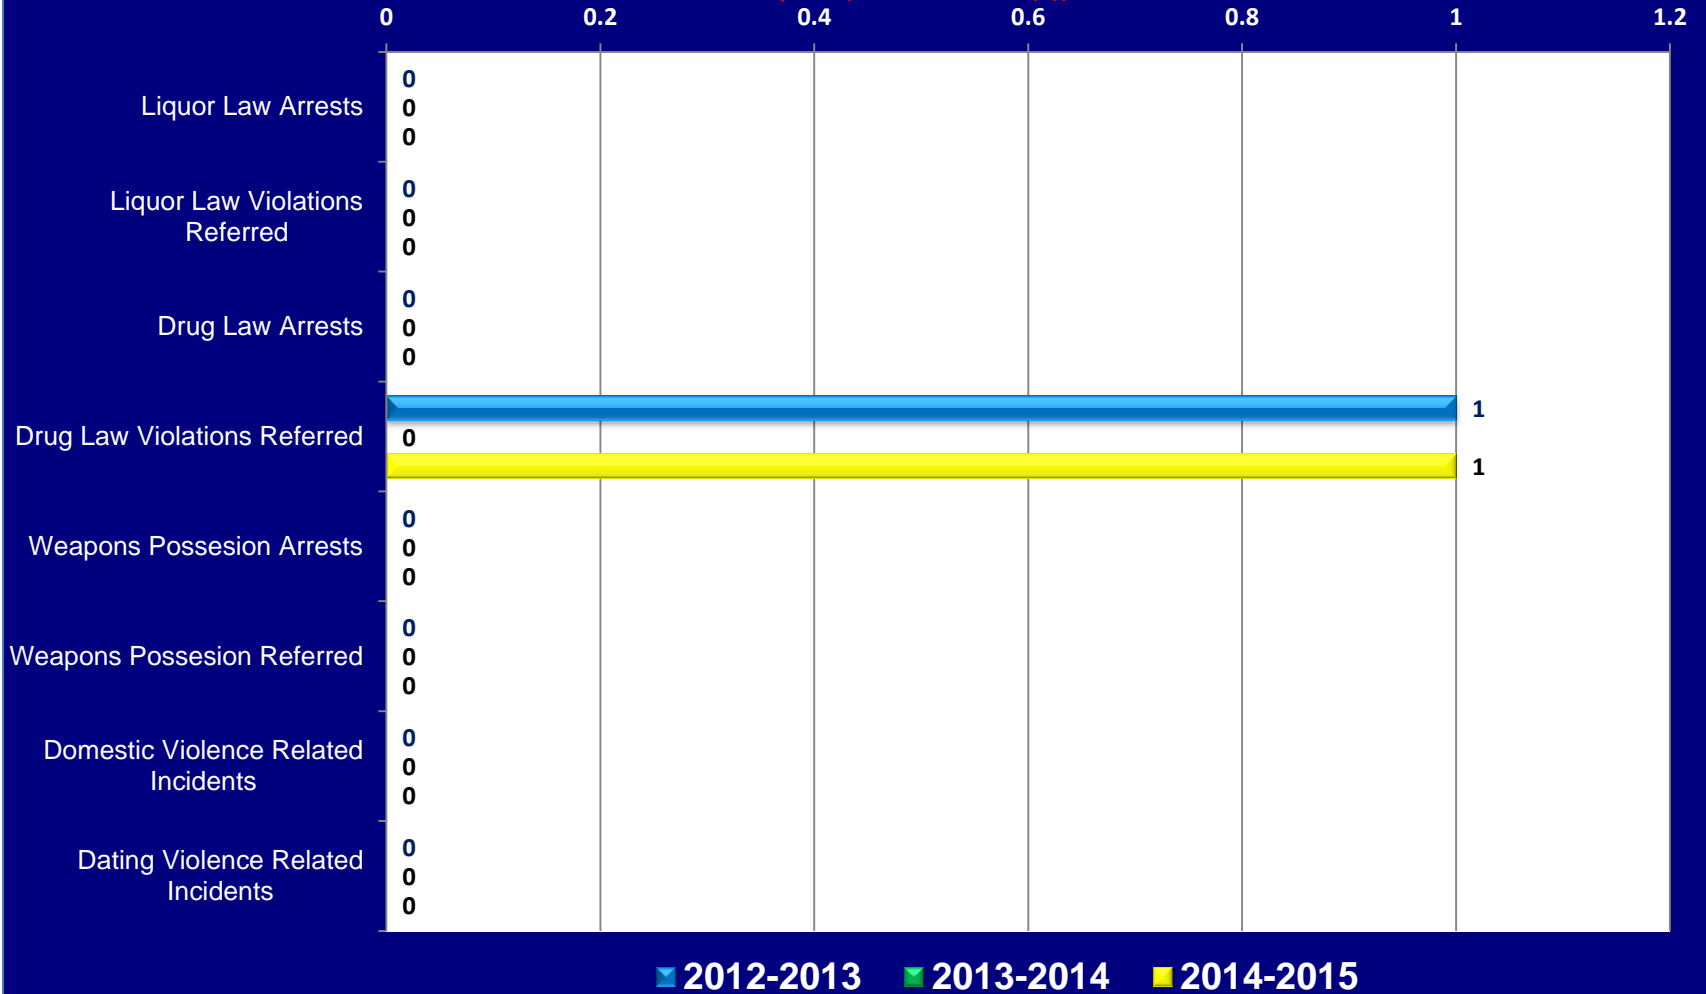

MIAMI LAKES EDUCATIONAL CENTER ON CAMPUS ARREST STATISTICS

Jeanne Clery Act (20USC & 1092 (F))

NOTE: *Miami Lakes Education Center does not have any "Non Campus" sites or campuses on "Public Property."*
Crime Statistics provided by the Miami-Dade Schools Police Department.
Ian A. Moffett Chief of Police